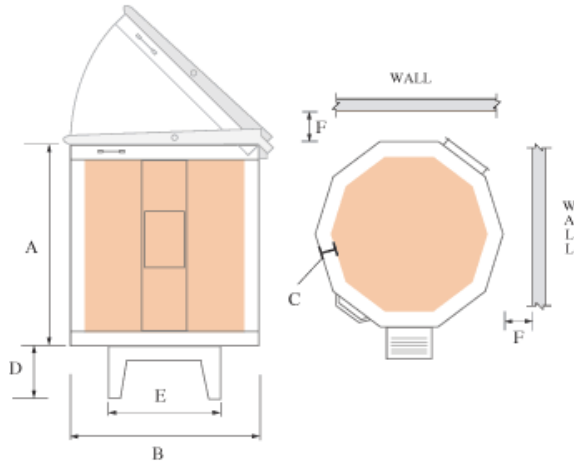

# PRODUCT SPECIFICATION: GMT-1214

DIMENSIONS

**SPECIFICATIONS & DIMENSIONS**

MODEL	Phase	Volts	Maximum		Chamber			O.D.Dimension						Power		Copper Wire Size	NEMA Recp. Conf.	BTU's
			Cone	Temp	Depth	Opening Width	Cu.Ft.	A	B	C	D	E	F	Amps	Watts			
GMT-1214	3	208		1800	13.5	28.00	5	33	34	3	8	12	18	29.4	10000	8	15-50	14100