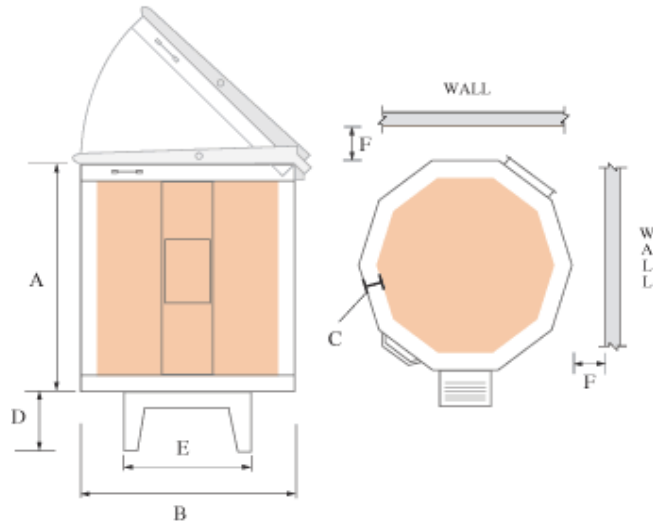

PRODUCT SPECIFICATION: FIREBOX 8x4 LT

DIMENSIONS

SPECIFICATIONS & DIMENSIONS

MODEL	Phase	Volts	Maximum		Chamber			O.D. Dimension						Power		NEMA Recp. Conf.	BTU's	
			Cone	Temp	Depth	Opening Width	Cu.Ft.	A	B	C	D	E	F	Amps	Watts			
FIREBOX 8x4 LT	1	115	10	2350	4.5	8.00	0.17										5-15	2200
														15	1725			