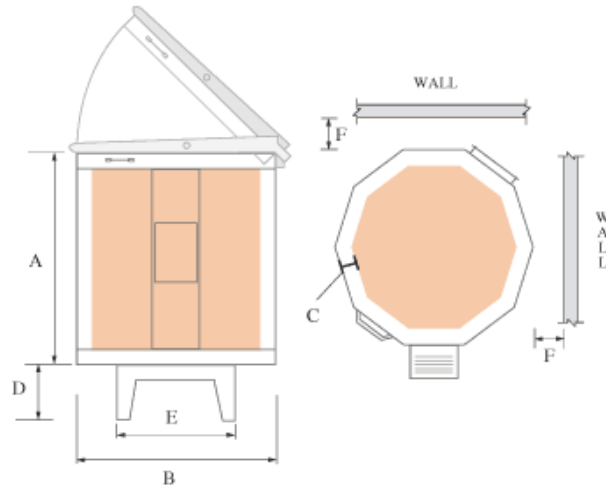

PRODUCT SPECIFICATION: FIREBOX 8x4 LT

DIMENSIONS

SPECIFICATIONS & DIMENSIONS

MODEL	Phase	Volts	Maximum		Chamber				O.D. Dimension						Power		Copper Wire Size	NEMA Recp. Conf.	BTU's
			Cone	Temp	Depth	Opening Width	Cu.Ft.	A	B	C	D	E	F	Amps	Watts				
FIREBOX 8x4 LT	1	115	10	2350	4.5	8.00	0.17								15	1725	12	5-15	2200