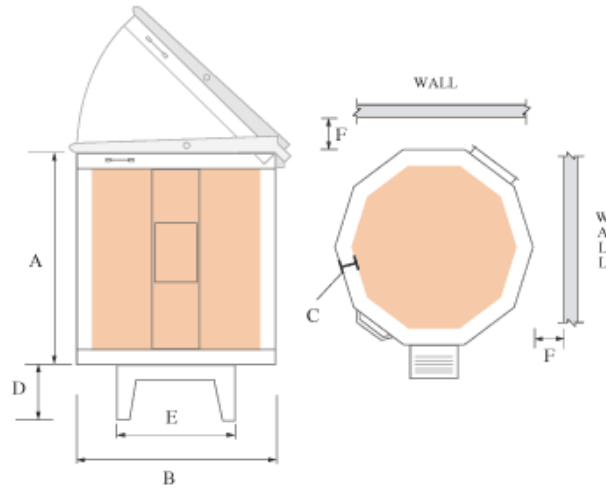

PRODUCT SPECIFICATION: FIREBOX 8x6 LT

DIMENSIONS

SPECIFICATIONS & DIMENSIONS

MODEL	Phase	Volts	Maximum		Chamber				O.D. Dimension						Power		Copper Wire Size	NEMA Recp. Conf.	BTU's
			Cone	Temp	Depth	Opening Width	Cu.Ft.	A	B	C	D	E	F	Amps	Watts				
FIREBOX 8x6 LT	1	115	6	2250	6.5	8.00	0.22								15	1800	12	5-15	2600