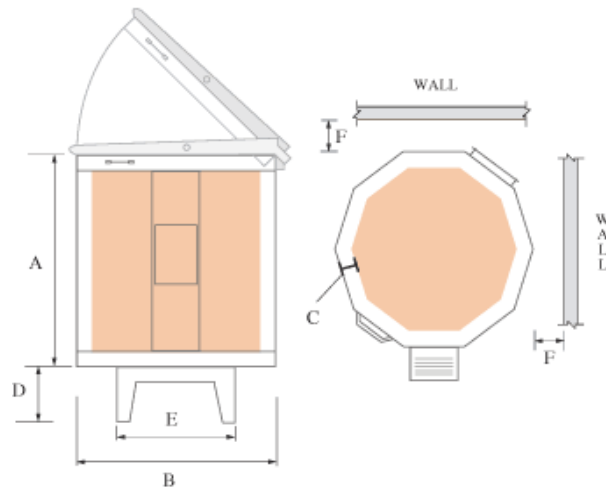

PRODUCT SPECIFICATION: FIREBOX 8x6 LT

DIMENSIONS

SPECIFICATIONS & DIMENSIONS

MODEL	Phase	Volts	Maximum		Chamber				O.D. Dimension						Power		Copper Wire Size	NEMA Recp. Conf.	BTU's
			Cone	Temp	Depth	Opening Width	Cu.Ft.	A	B	C	D	E	F	Amps	Watts				
FIREBOX 8x6 LT	1	115	6	2250	6.5	8.00	0.22								15	1800	12	5-15	2600