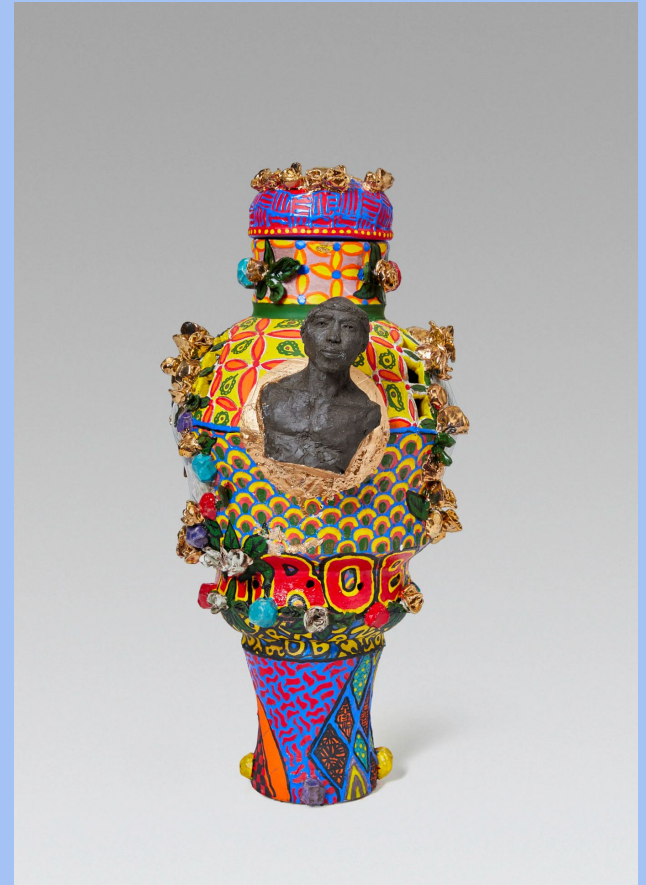

Websites about Roberto Lugo to check out....

[Perspectives: The Met](#)

[Article on European Portrait Painting on Porcelain](#)

[CBS Sunday Morning Video](#)

[Cincinnati Art Museum](#)

[RobertoLugoStudio](#)

[Roberto Lugo: The Village Potter](#)

[Penn Today](#)

[Roberto Lugo: The Village Potter Video Lecture](#)