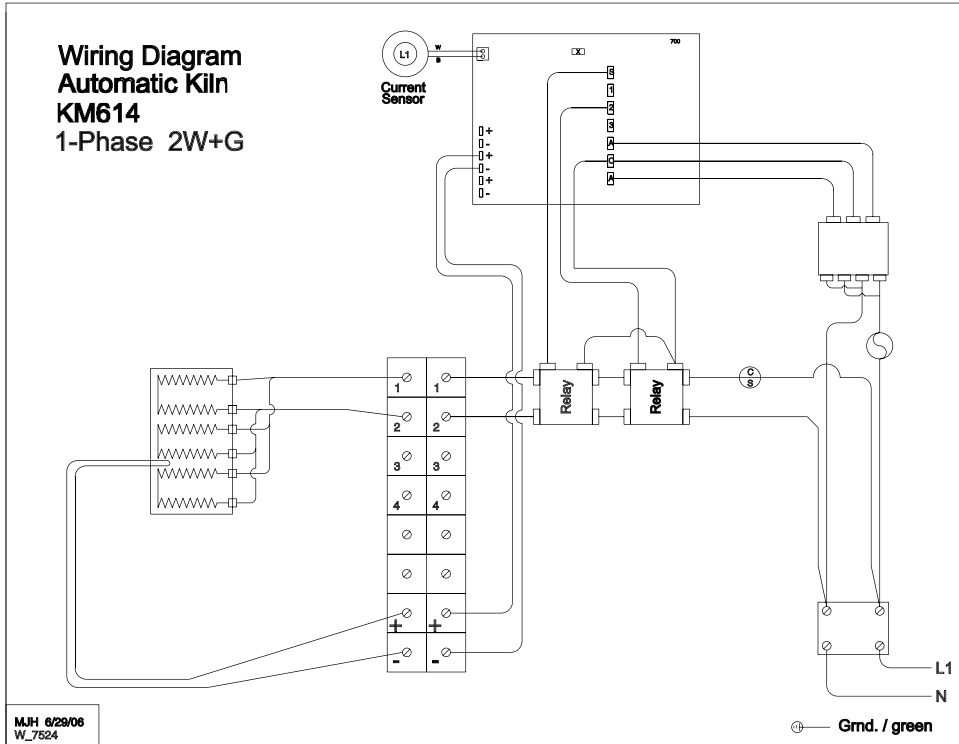

KM614-3 and KM714 1PH Wiring Diagram - 700 Series

**Wiring Diagram
Automatic Kiln
KM614
1-Phase 2W+G**

**Wiring Diagram
Automatic Kiln
KM714
1-Phase 2W+N+G**

WIRING DIAGRAMS