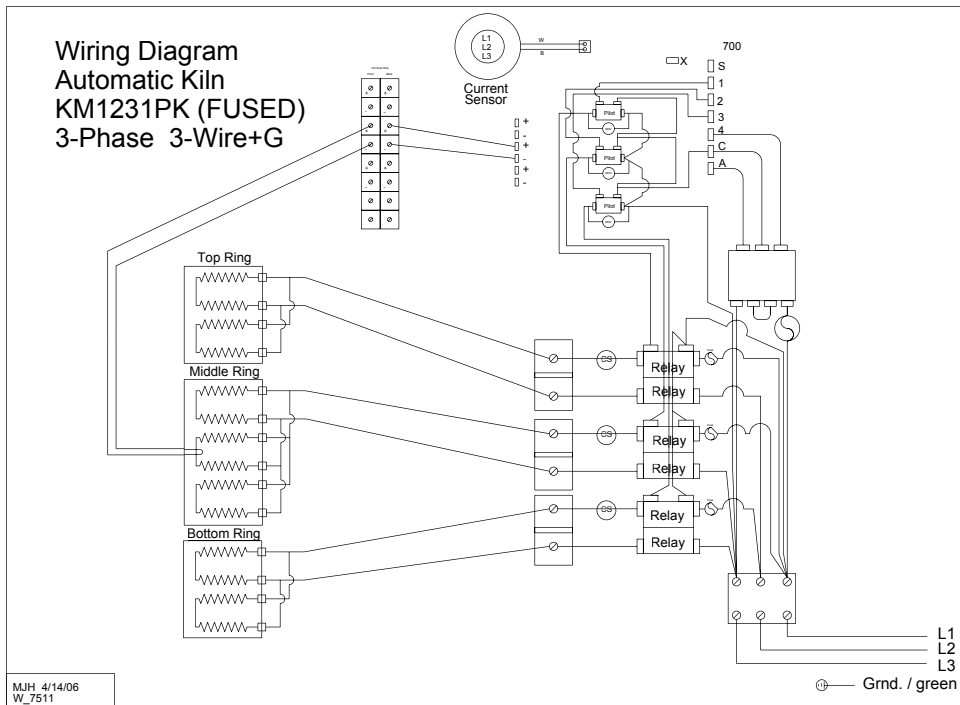

KM1231-3 PK 1PH and 3PH Wiring Diagram - 700 Series

WIRING DIAGRAMS