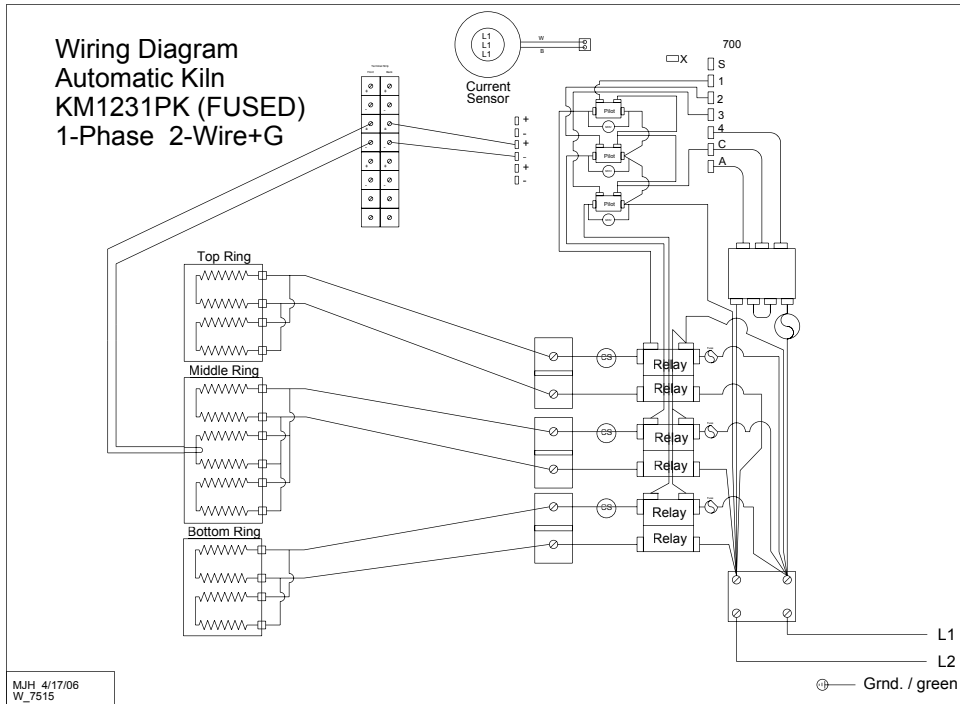

KM1231-3 PK 1PH and 3PH Wiring Diagram - 700 Series

WIRING DIAGRAMS