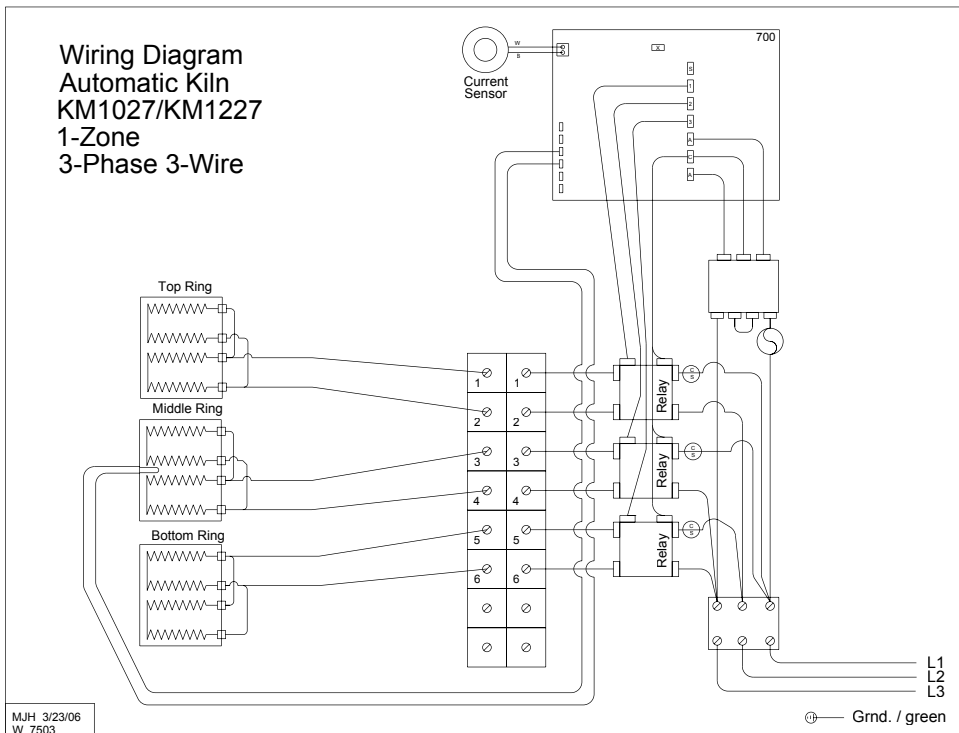

SKUTT

KM1227-3/KM1027

1PH and 3PH - 700 Series

Wiring Diagram
Automatic Kiln
KM1027/KM1227
1-Zone
1-Phase

Wiring Diagram
Automatic Kiln
KM1027/KM1227
1-Zone
3-Phase 3-Wire

WIRING DIAGRAMS