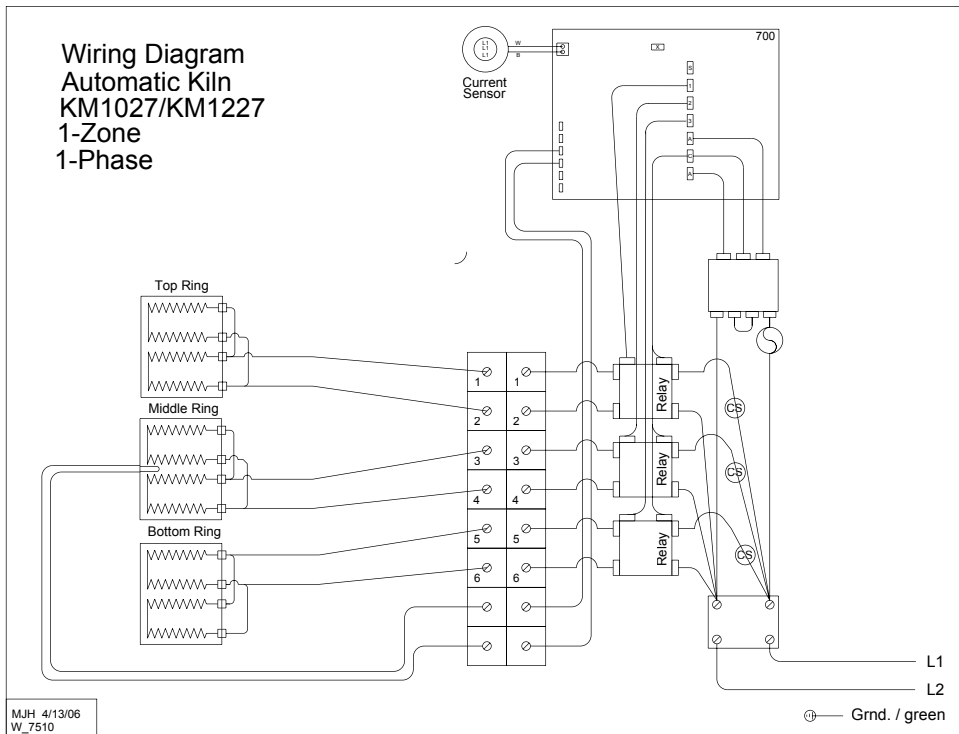

SKUTT

KM1227-3/KM1027

1PH and 3PH - 700 Series

Wiring Diagram
Automatic Kiln
KM1027/KM1227
1-Zone
1-Phase

Wiring Diagram
Automatic Kiln
KM1027/KM1227
1-Zone
3-Phase 3-Wire

WIRING DIAGRAMS