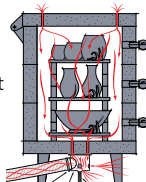

ACCESSORIES & UPGRADES

KILN FURNITURE

Individual Shelf Information				Furniture Kits		
Kiln Model	Dimensions	Shelf Price	Shelves/Layer	Posts/Layers	Layers/Kit	Kit Price
GMT/GM1227-3	13" x 26" x 5/8" (half 12 sided)	$70	2	6 - 4 inch	5	$825
GMT/GM1214-3	13" x 26" x 5/8" (half 12 sided)	$70	2	6 - 4 inch	1	$170
GMT/GM1018	19.5"x19.5"x5/8" (10 sided)	$78	1	4 - 4 inch	3	$295
GMT/GM818	15"x16"x5/8" (8 sided)	$58	1	4 - 4 inch	3	$239
GMT/GM1414	10.5"x22"x5/8" (half 10 sided)	$49	2	11 - 5 inch	1	$230
	18"x22"x5/8" (rectangle)	$70	1			
GMT/GM1414 Full Shelf	22" x 39"x1" Corelite	$385	1	6 - 4 inch	1	$415
GMT/GM1014	19.5"x19.5"x5/8" (10 sided)	$78	1	4 - 5 inch	1	$109
GMT/GM814	15"x16"x5/8" (8 sided)	$58	1	4 - 5 inch	1	$80
HotStart Pro	13"x 3/8" (round)	$34	1	3 - 1 inch	1	$53*
FireBox 14	13" x 14"x 5/8" (rectangle)	$48	1	3 - 1 inch	1	$63*
FireBox 8	7" x 7" x 1/2" (square)	$30	1	3 - 1/2 inch	1	$42*

All Furniture Kits come with a bag of Kiln Wash. *Also includes Fiber Paper.

SHELF POSTS

1/2"	1"	2"	3"	4"	5"
$2.10	$2.60	$2.90	$3.55	$4.40	$4.70
6"	7"	8"	9"	10"	12"
$5.40	$6.20	$7.00	$7.75	$8.25	$9.00

ENVIROVENT 2

$630 115 volts 1.4 amps 17 pounds 2.5 c/ft

UL listed when installed with Skutt Kilns

$195 Dual Intake Kit

For venting two kilns or kilns over 12 cubic ft

$ 35 8 foot Extension Kit

$150 EnviroLink - Specify model when ordering

$ 30 Rolling Stand Adapter

CONTROLLERS

$595 GlassMaster Touchscreen (GMT) Controller Upgrade Kit
Upgrade your 24-button controller with our GMT Upgrade Kit.

$560 GlassMaster 2 LT Controller
Automatic upgrade for existing 120V manual kilns that are 15 Amps and under.

PYROMETERS

$ 85 Single Input Digital Pyrometer 2000F - Type K

$140 Dual Input Digital Pyrometer 2350F - Type K

$200 Analog Pyrometer 2350F - Type K

LID LIFTER UPGRADE KITS

$395 10-sided Kilns

$415 12-sided Kilns

$800 GM1414

*1014 LL can only be factory installed at time of purchase.