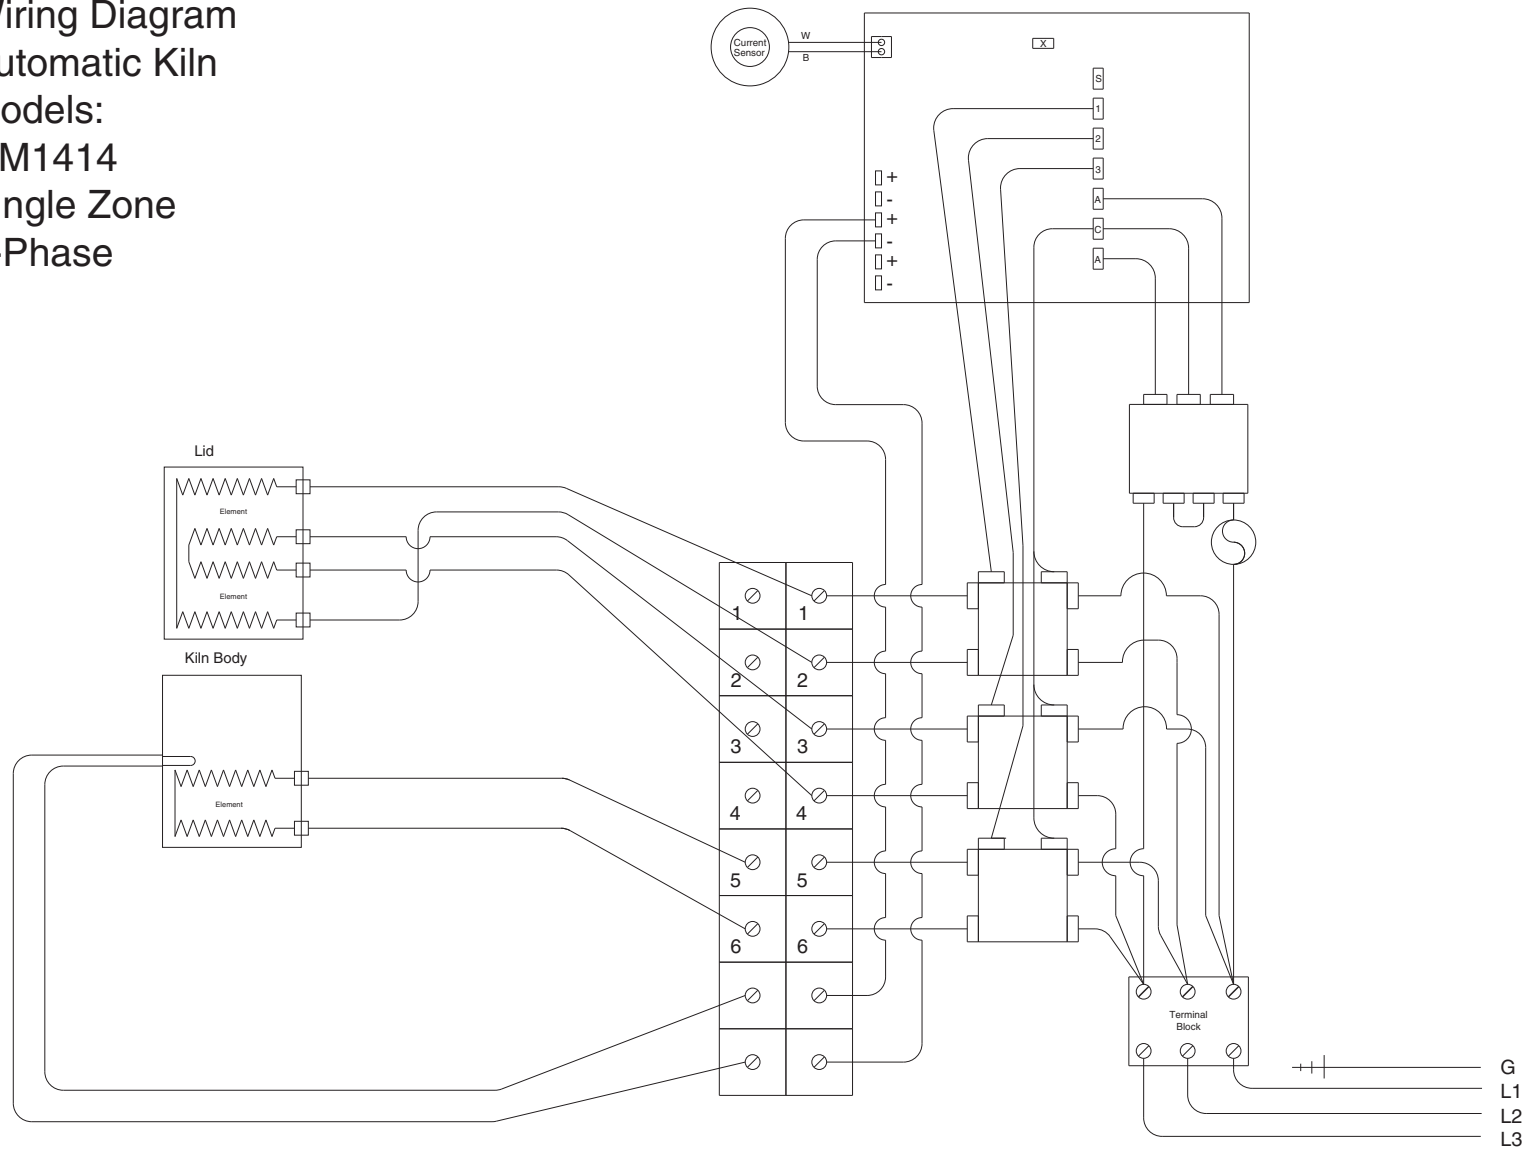

Wiring Diagram
Automatic Kiln
Models:
GM1414
Single Zone
3-Phase

MJH 12/15/05
 W_7005