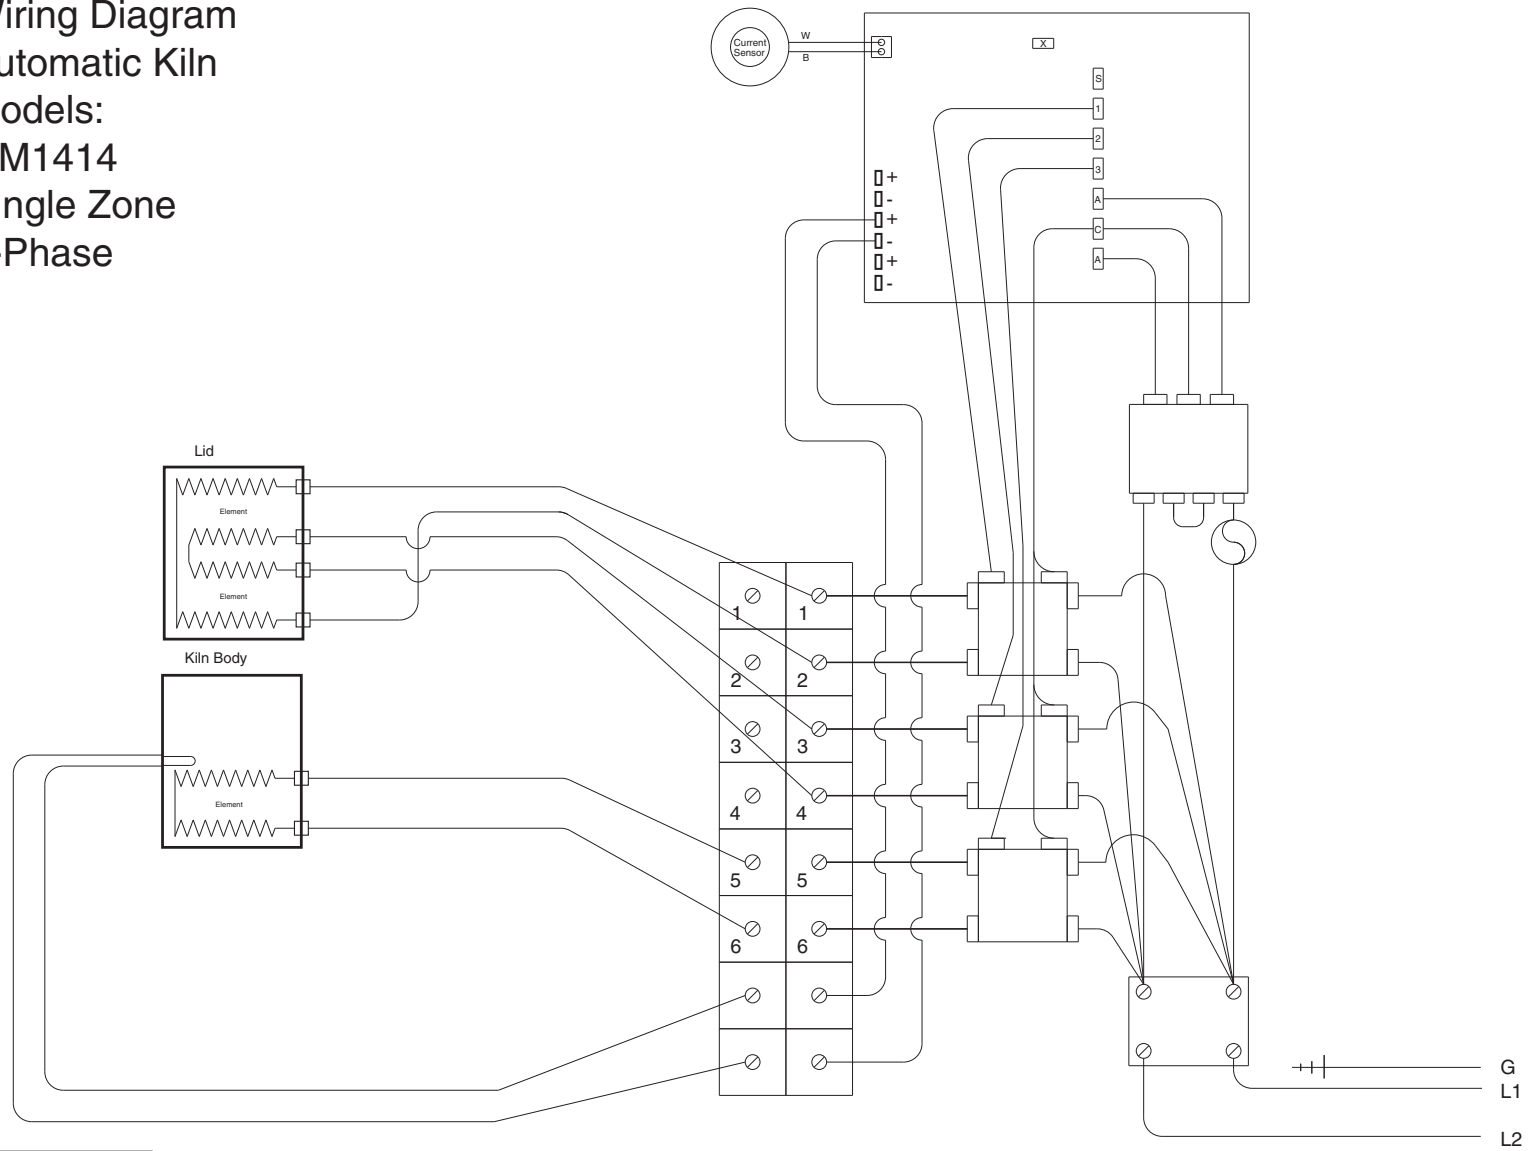

Wiring Diagram
Automatic Kiln
Models:
GM1414
Single Zone
1-Phase

MJH 12/15/05
 W_7004