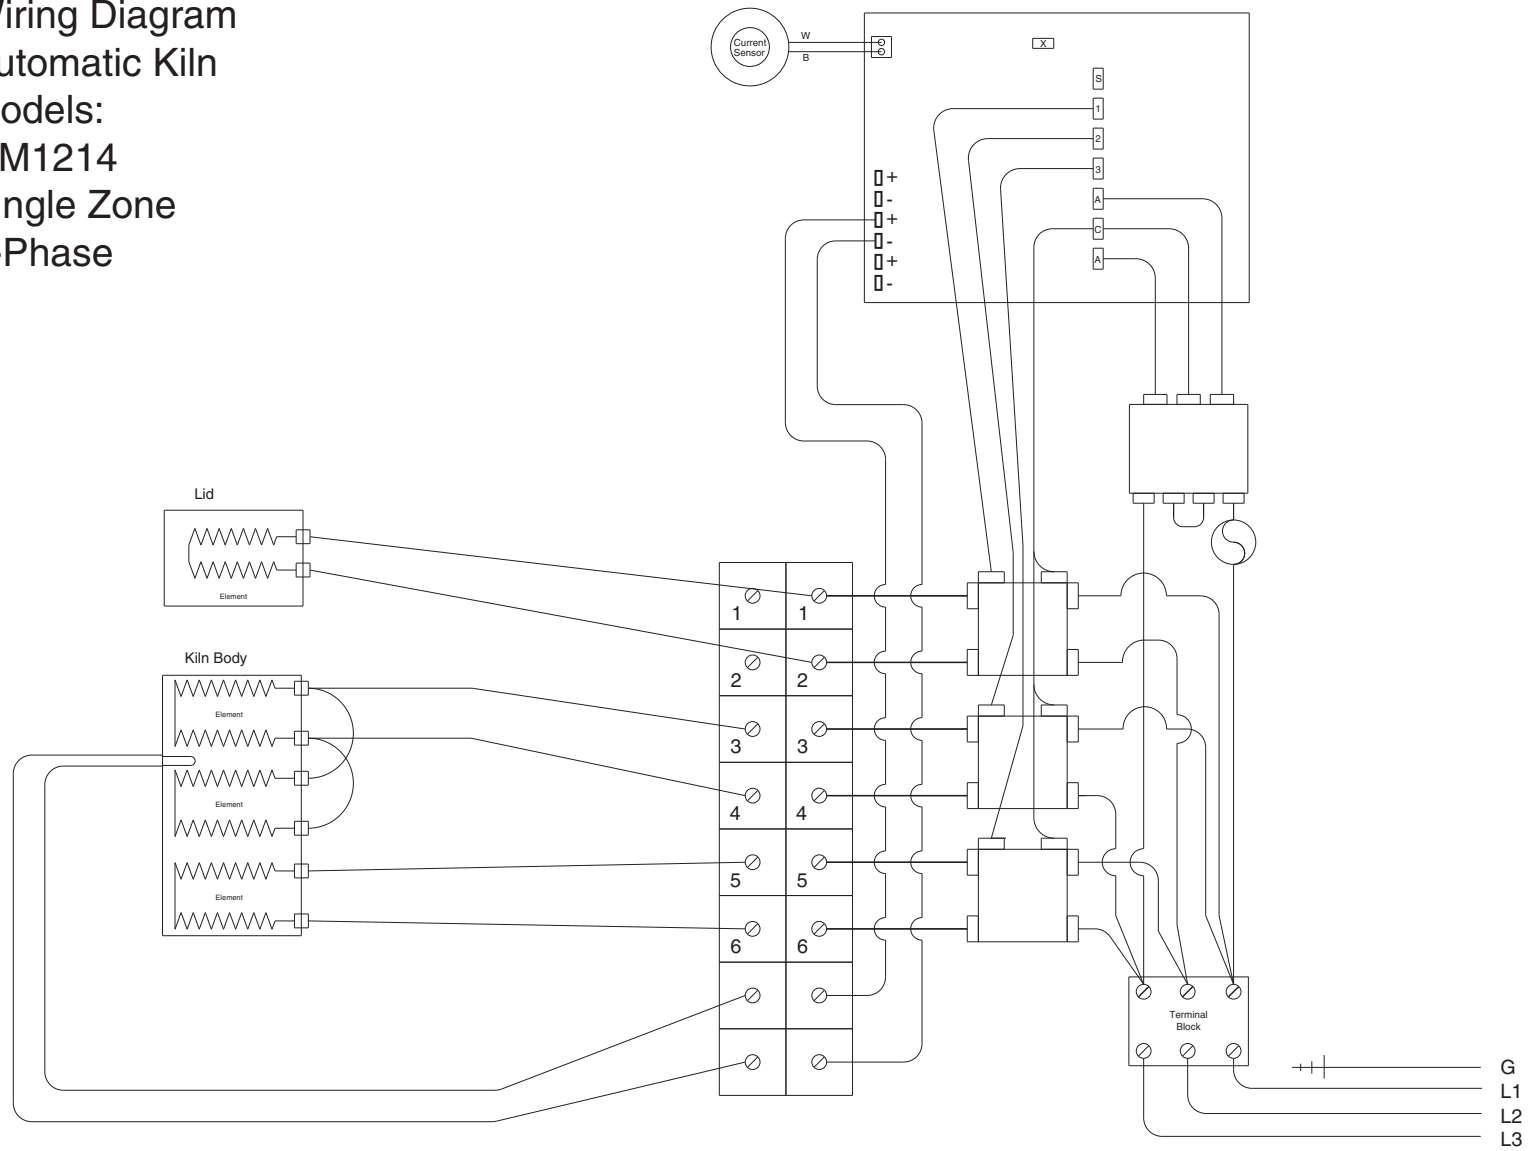

Wiring Diagram
Automatic Kiln
Models:
GM1214
Single Zone
3-Phase

MJH 12/15/05
 W_7007