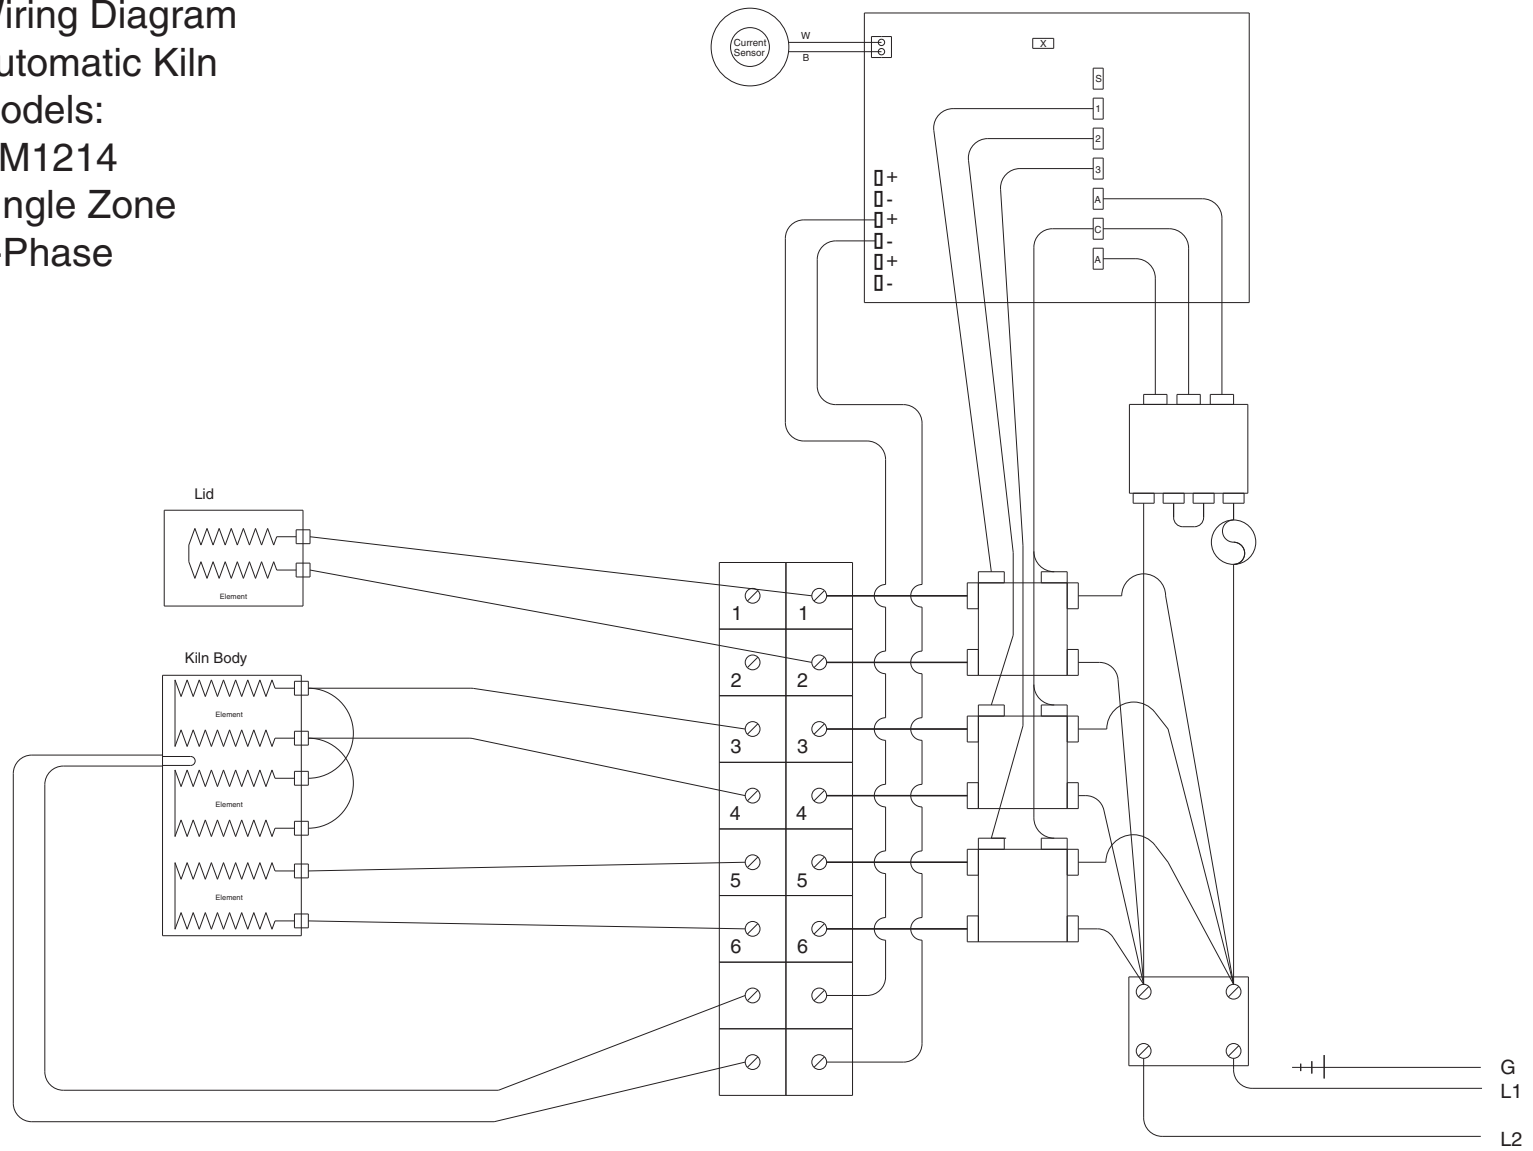

Wiring Diagram
Automatic Kiln
Models:
GM1214
Single Zone
1-Phase

MJH 12/15/05
 W_7006