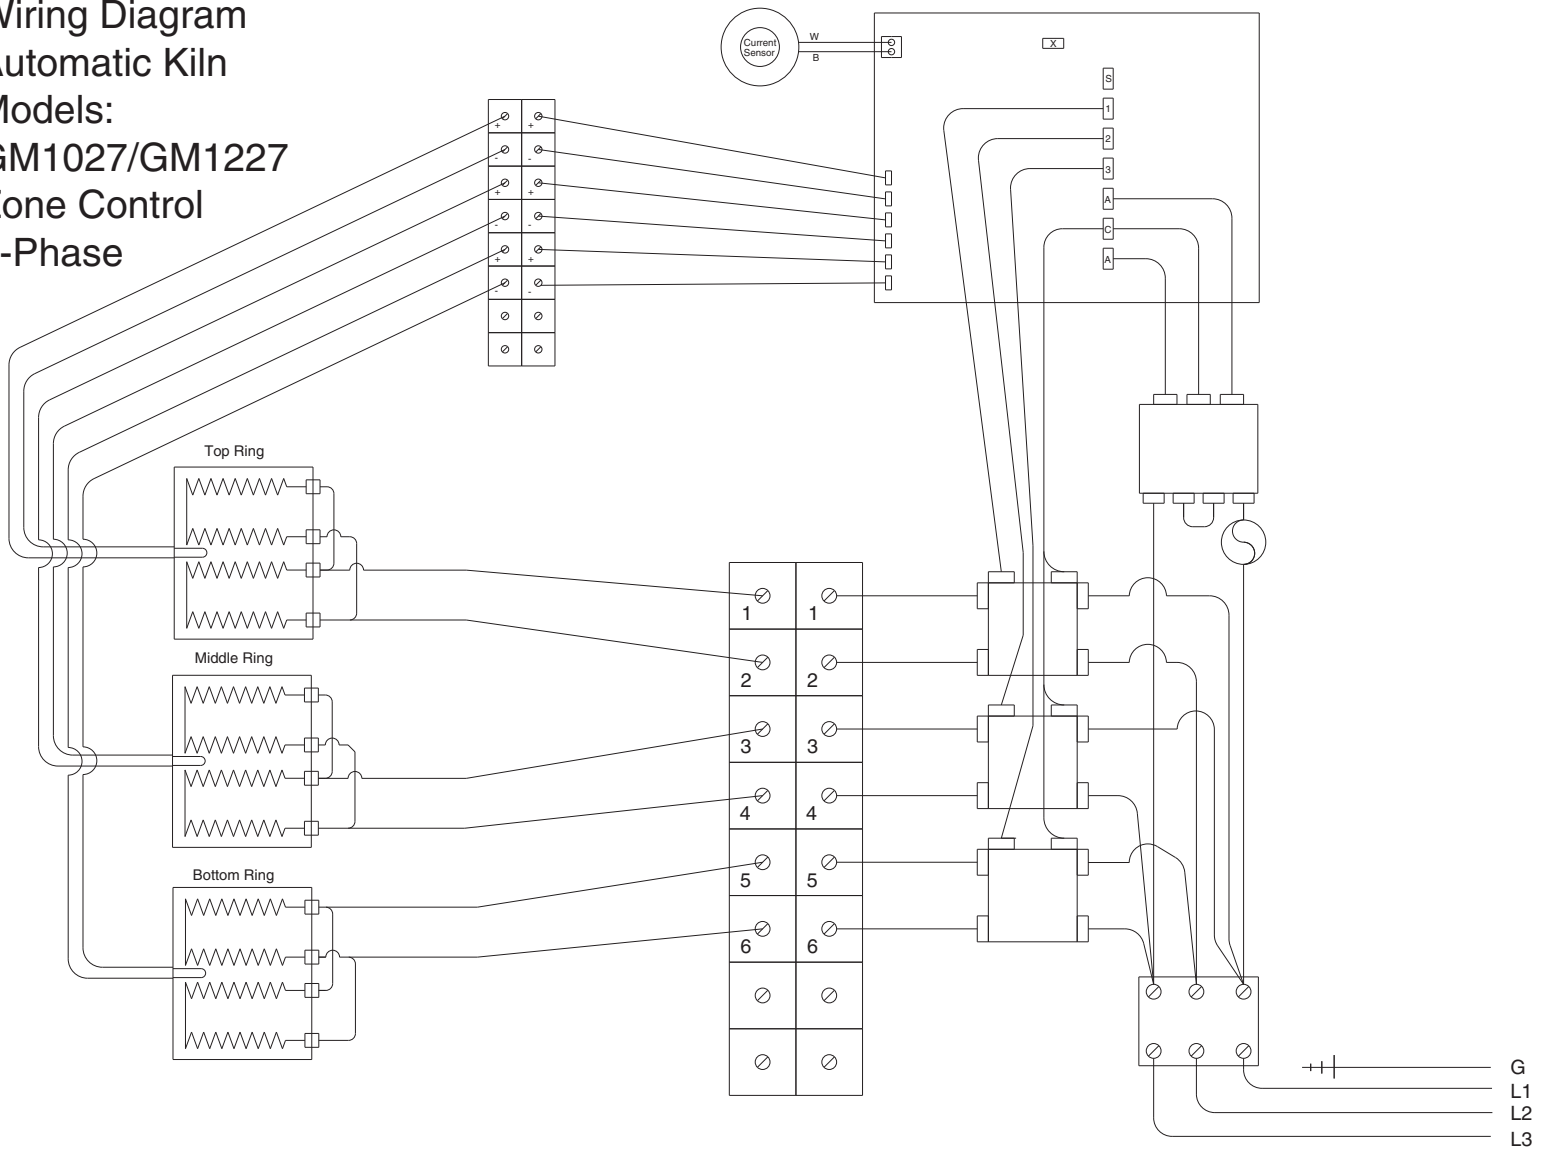

Wiring Diagram

Automatic Kiln

Models:
GM1027/GM1227

Zone Control
3-Phase

MJH 12/14/05
W_7001