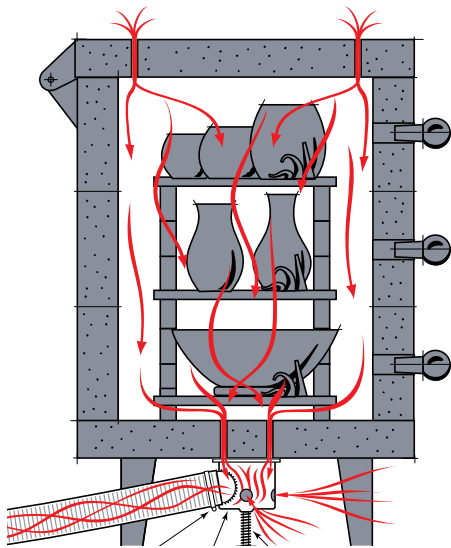

ACCESSORIES

EnviroVent®

- EnviroVent® 2 $825
  115 volts 1.4 amps 17 pounds 2.5 c/ft
  UL listed when installed with Skutt Kilns
- Dual Exhaust Kit $240
  For venting two kilns or a kiln over 12 cubic ft
- 8 foot Extension Kit $40
  3" Aluminum Duct - 8 Ft Section
- EnviroLink (specify model when ordering) $210
  EnviroLink for KMT Kilns (#3597)
  EnviroLink for KM Kilns (#2480)
  EnviroLink for KM Kilns with LinkBoards (#4659)
- Rolling Stand Adapter** $35
  **Only required with Rolling Stands

KilnLink® Plans & Pricing

KilnLink® is a cloud based Kiln Monitoring and Management System that allows you to check the status of your kiln from anywhere you have access to the internet. KilnLink® connects your kiln to the internet and feeds information from each firing in real time to the KilnLink® Database. Authorized users, including Skutt technicians, can log-in to view current status, firing history and diagnostics.

With built-in WiFi, the New KilnMaster Touchscreen Controller (KMT) includes a free scaled down version of KilnLink® that allows you to view just the current status of your kiln through the free mobile KilnLink® App.

If you have a KM controller and are interested in KilnLink®, you can purchase a KMT KilnMaster Touchscreen Controller Upgrade Kit (below) and enjoy the free App, and/or select a Premium Plan.

KilnLink® Premium Plan Pricing

1 Year	$100
5 Years	$325

FEATURES	
FREE ACCOUNT	
	Monitor Status of Kiln
	Multiple Kilns on 1 Account
	Has an App
	Allows Sharing Status With Others
PREMIUM PAID ACCOUNT	
	Text or Email Alerts
	Automatic Data Logging
	Logs All Diagnostic Data
	Allows Input of Firing Notes
	Allows Input of Maintenance Notes
	Allows Multiple Users on One Account
	Website Access At MySkutt.com
	Full Mobile Version of MySkutt.com (Not App)

*Available for Touchscreen Controllers only.

Controllers Shipping: 1.3 c/ft | 14lbs

KMT KilnMaster Touchscreen Controller Upgrade Kit	$ 650
Mini Touchscreen Controller Upgrade Kit	$ 305

Rolling Stands

8-sided Kilns	$485
10-sided Kilns	$510
12-sided Kilns	$525
14-sided Kilns	$580
16-sided Kilns	$660
GlazeTech (elevated)	$530

Lid Lifter Upgrade Kit

10-sided Kilns	$560
12-sided Kilns	$575
1627 Kiln*	$1550
*only available with integrated rolling stand