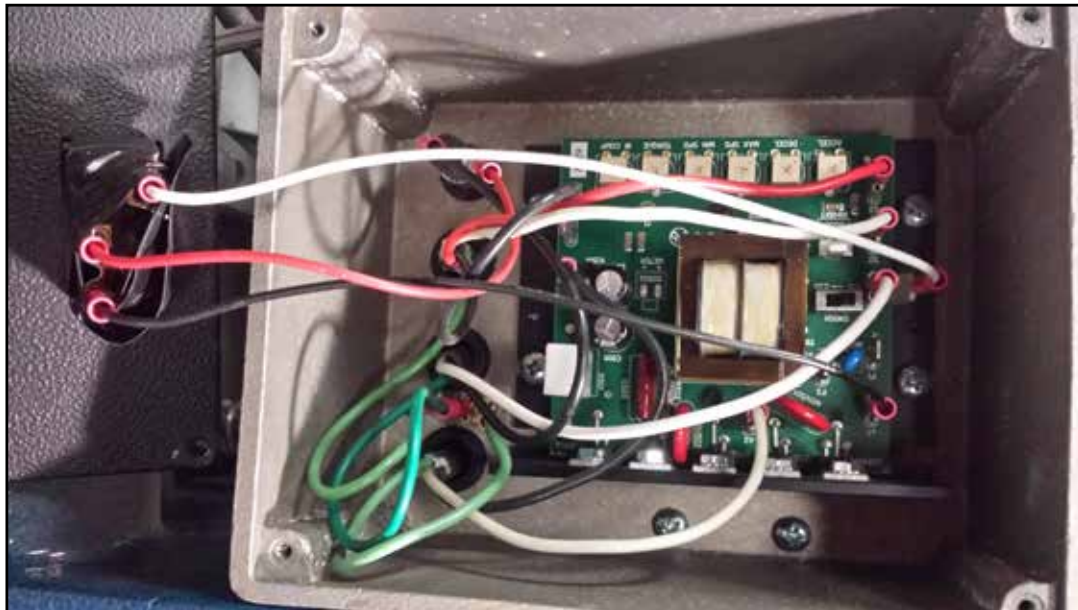

SCR Controller

WIRING DIAGRAM

MINARIK MM23001C BOARD

WHEELS