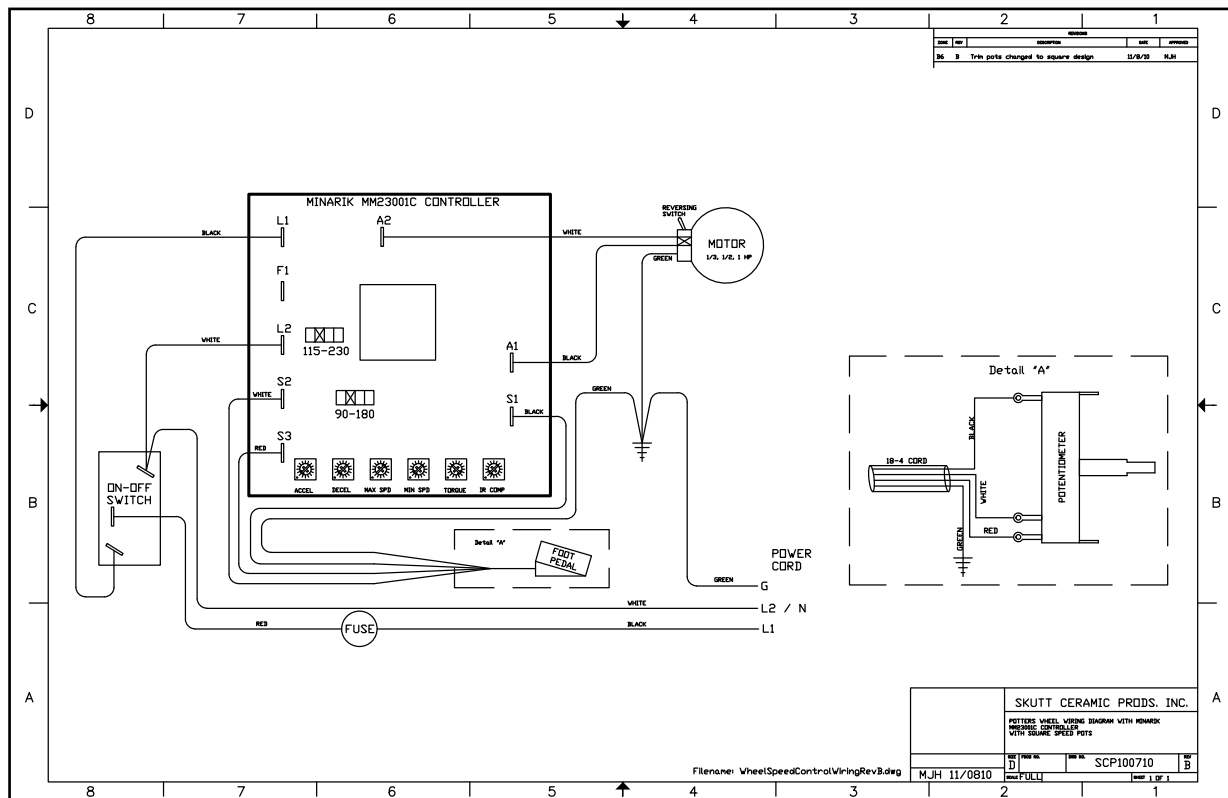

SCR Controller

WIRING DIAGRAM

MINARIK MM23001C BOARD

WHEELS