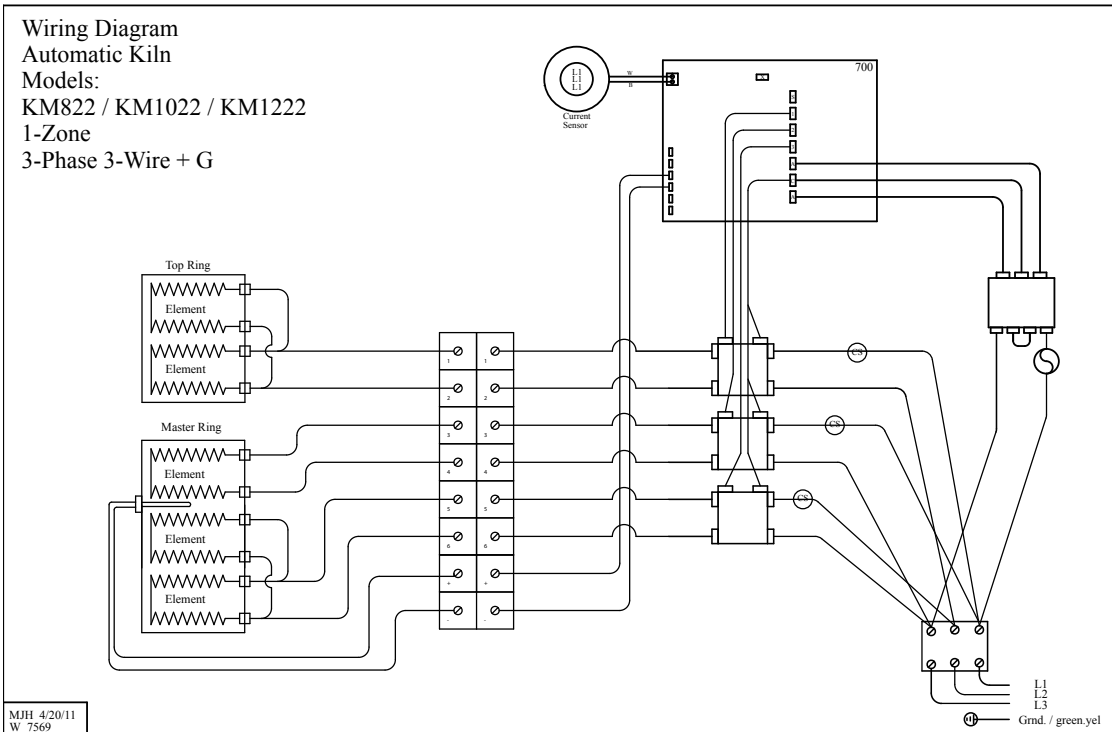

KM822 KM1022 KM1222

Wiring Diagrams

1 Phase

Wiring Diagram
Automatic Kiln

Models:
KM822 / KM1022 / KM1222
1-Zone
1-Phase 2-Wire + G

MJH 1/21/11
W_7565

3 Phase

Wiring Diagram
Automatic Kiln

Models:
KM822 / KM1022 / KM1222
1-Zone
3-Phase 3-Wire + G

MJH 4/20/11
W_7569