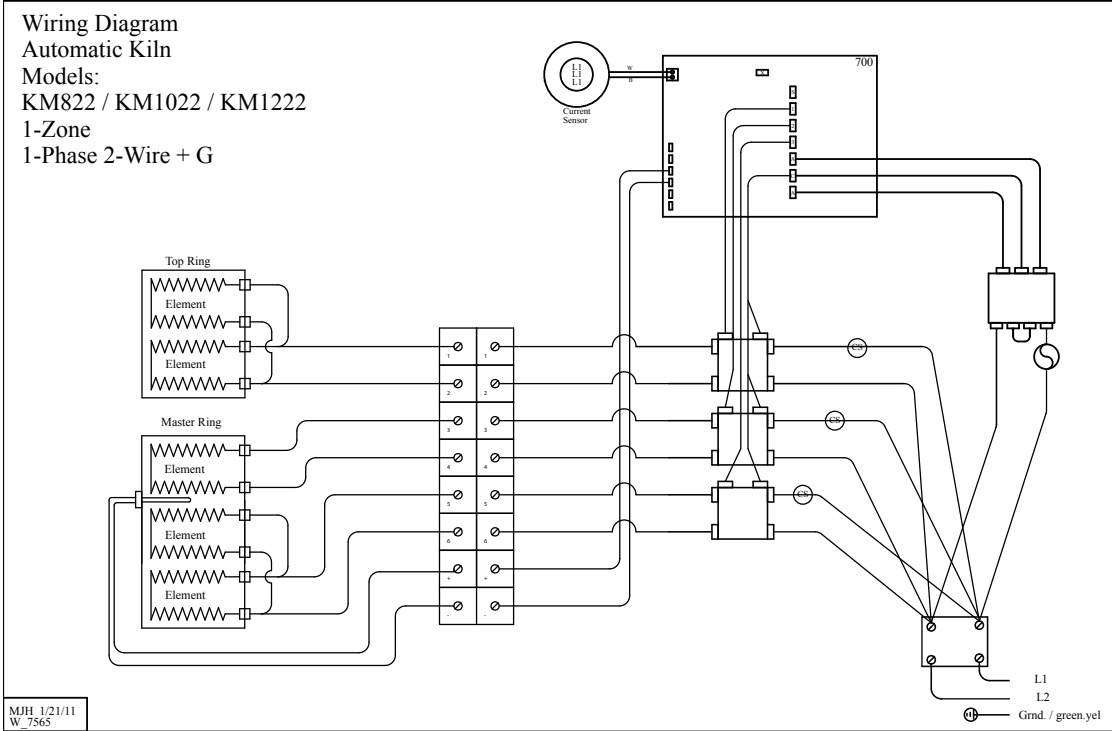

KM822 KM1022 KM1222

Wiring Diagrams

1 Phase

Wiring Diagram
Automatic Kiln

Models:
KM822 / KM1022 / KM1222
1-Zone
1-Phase 2-Wire + G

MJH 1/21/11
W_7565

3 Phase

Wiring Diagram
Automatic Kiln

Models:
KM822 / KM1022 / KM1222
1-Zone
3-Phase 3-Wire + G

MJH 4/20/11
W_7569