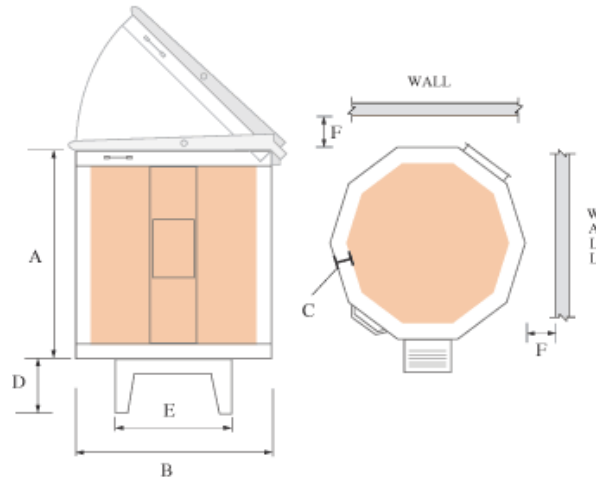

# PRODUCT SPECIFICATION: FIREBOX 14 KILN

DIMENSIONS

SPECIFICATIONS & DIMENSIONS

MODEL	Phase	Volts	Maximum		Chamber		O.D.Dimension						Power		Copper Wire Size	NEMA Recp. Conf.	BTU's
			Cone	Temp	Depth	Opening Width	Cu.Ft.	A	B	C	D	E	F	Amps			
FIREBOX 14 KILN																	